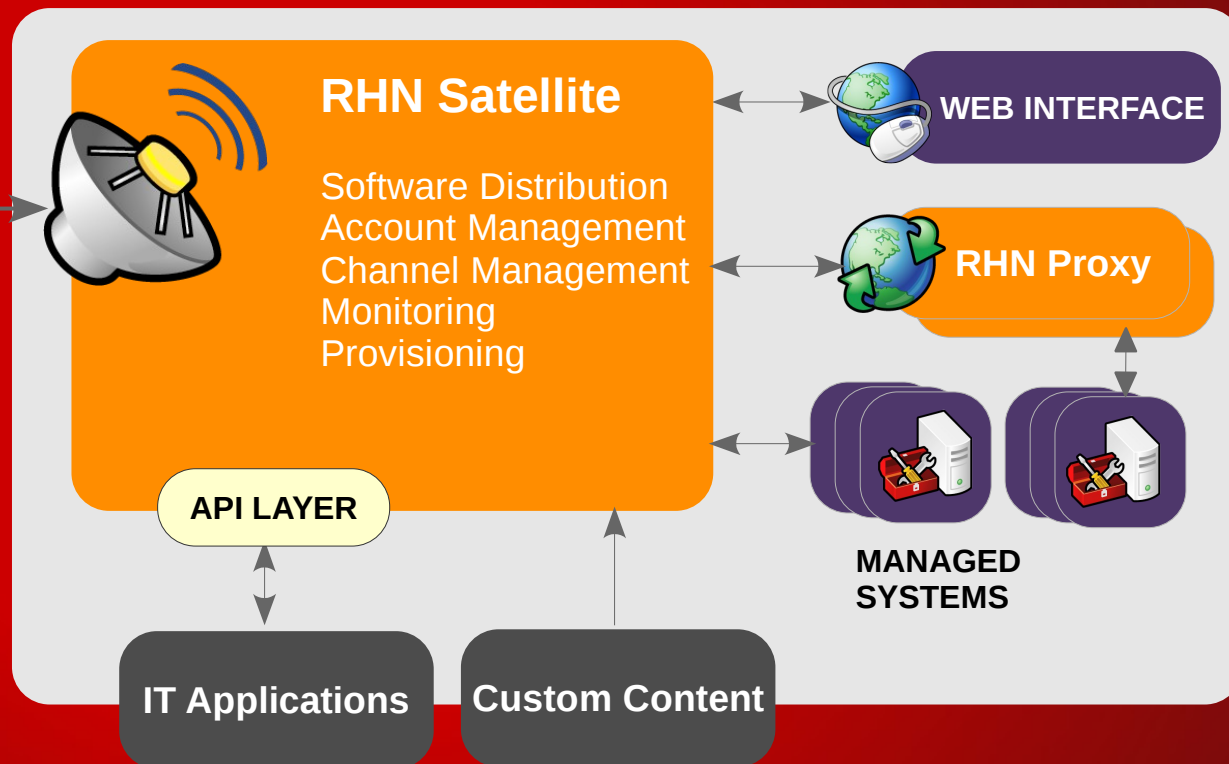

deployment of systems ready for production

# Red Hat Network Satellite

**Update**

**Manage**

**Provision**

**Monitor**

A systems management platform designed to provide complete life cycle management of the operating system and its applications

# Red Hat Network Satellite

## RHN Hosted

Software Distribution  
Subscription Management