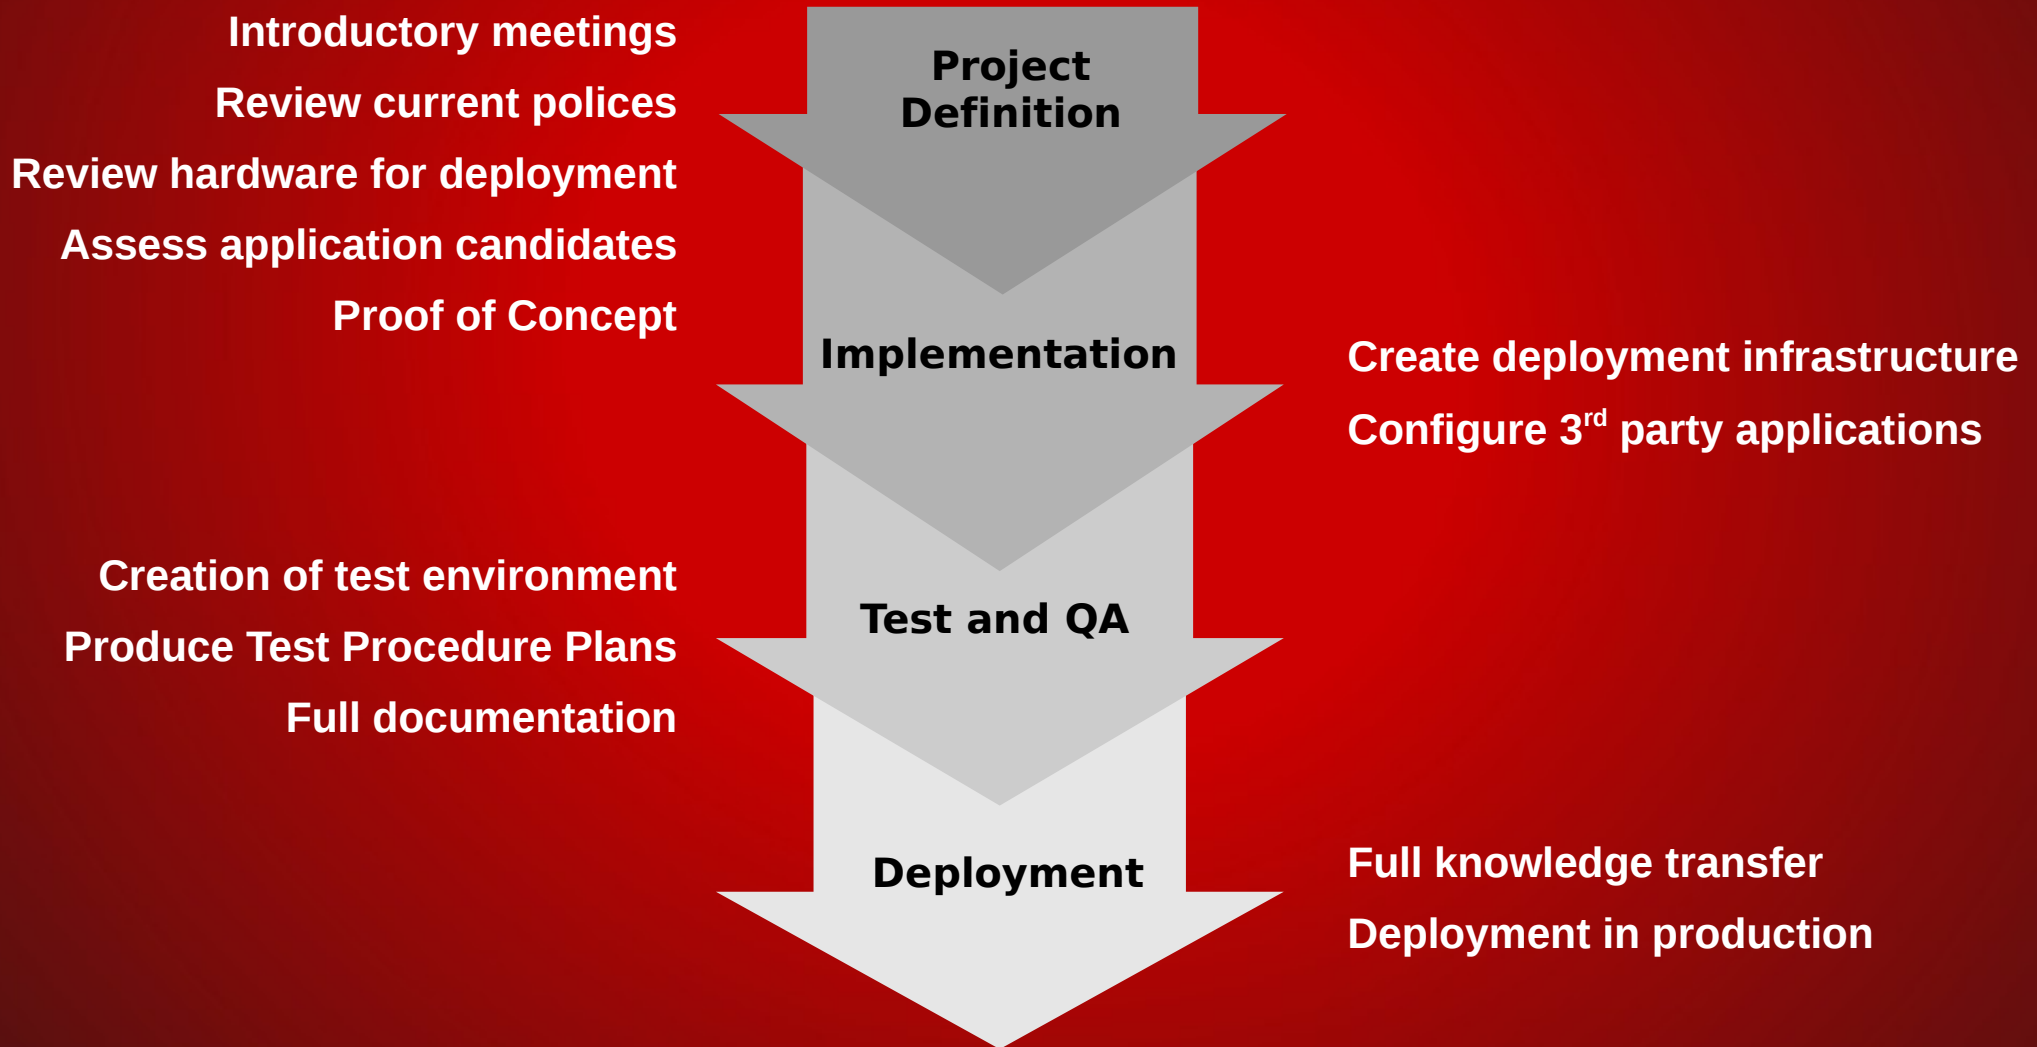

Proof of Concept